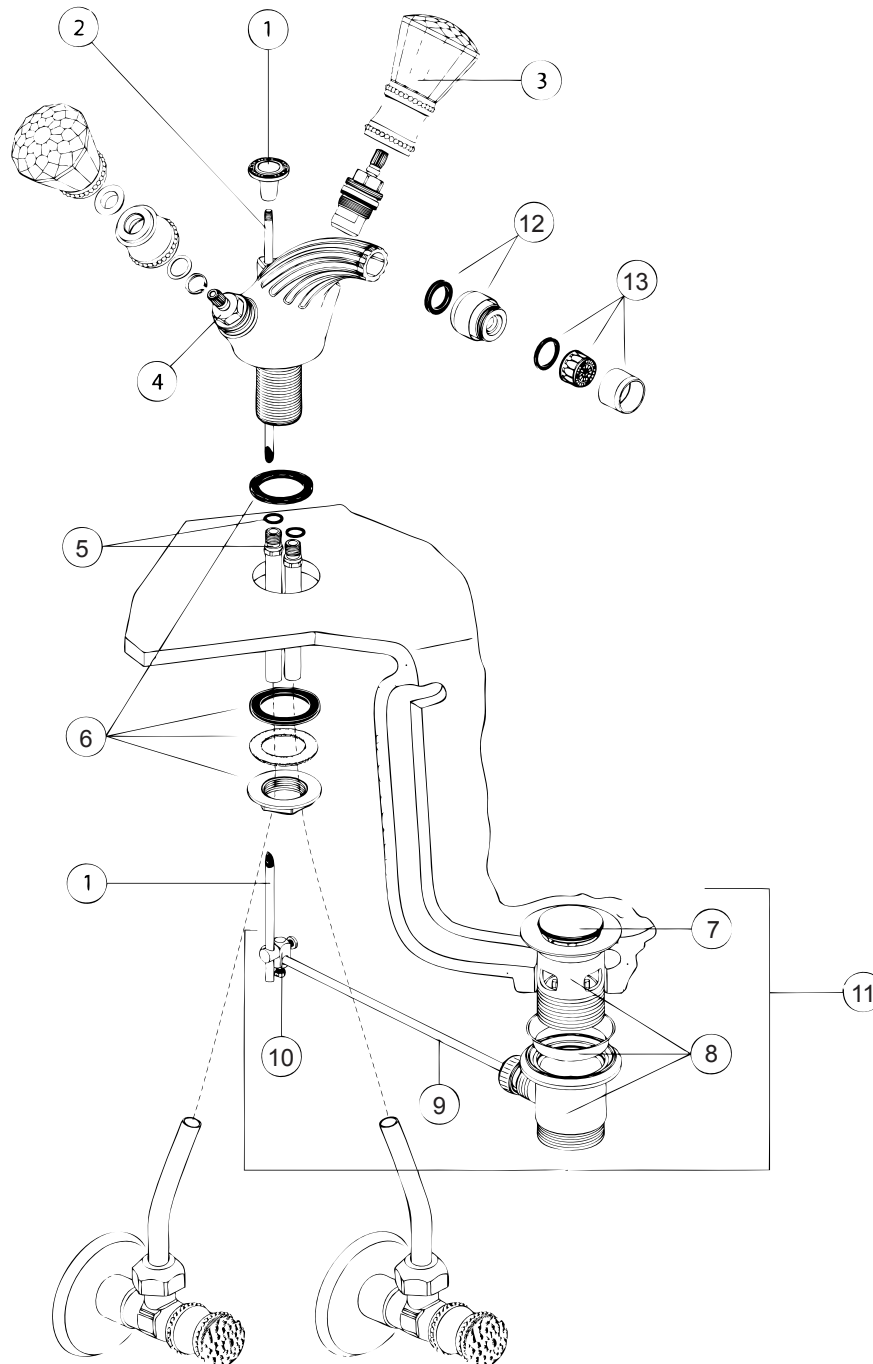

PERLRAND CRISTAL

Single Hole Bidet Mixer

H3167xx

897/102/000/xxx

JADO

Replace "XX" with the appropriate finish code:

Gold = A4

Example Repair Part Order:

H960757A4 in Gold

Pos.	Description	Repair Part Number	Delivery Quantity	Pos.	Description	Repair Part Number	Delivery Quantity
1	Pop up Knob	H960757XX	1 Piece	11	Excenter Set	H3699XX	1 Set
2	Pop up Rod	H960750XX	1 Piece	12	Aerator Hinge	H960120XX	1 Set
3	Control Element Complete	H961518XX	1 Set	13	Aerator Complete	H960114XX	1 Set
4	Cartridge 1/2" RIGHT	H960104NU	1 Piece				
5	Pipe Connector	H960953XX	1 Set				
6	Mounting Kit	H960098NU	1 Set				
7	Excenter Plug	H960100XX	1 Piece				
8	Excenter Bottom Part	H960101XX	1 Set				
9	Excenter Rod	H960102XX	1 Piece				
10	Pop up Rod Linkage	H960103XX	1 Piece				